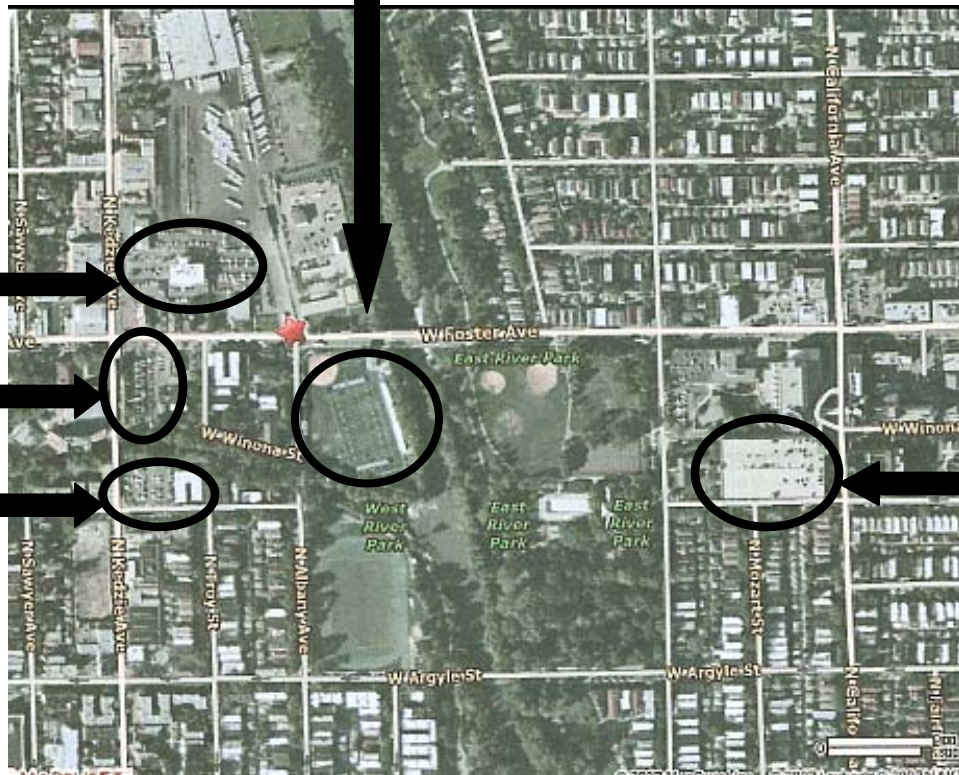

PARKING

CHICAGO FORCE HOME FIELD HOLMGREN ATHLETIC COMPLEX

Corner of Foster and Albany
Chicago, IL 60625

1. Foster Bank parking lot. Enter from Kedzie North of Foster Ave.

2. North Park University Parking Lot. Enter from Kedzie South of Foster.

3. North Park University Parking Lot. Enter from Kedzie South of Foster

4. Swedish Covenant Hospital **PAY** parking garage. Enter from California South of Foster.

Parking options for Holmgren Athletic Complex at North Park University

1. Foster Bank parking lot. Enter from Kedzie North of Foster Ave.
2. North Park University Parking Lot. Enter from Kedzie South of Foster.
3. North Park University Parking Lot. Enter from Kedzie South of Foster.
4. Swedish Covenant Hospital **PAY** parking garage. Enter from California South of Foster.
5. On street parking throughout the neighborhood.